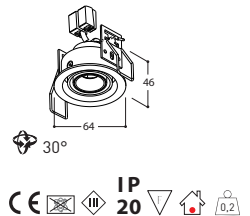

Ø 56 mm Installation height 50mm	1800K-3000K
TEXT. WHITE	497127
TEXT. BLACK	497106
TEXTURED WHITE + GOLD	497172
TEXT. WHITE + BLACK FOCUS	497174
TEXT. BLACK + TEXT. WHITE FOCUS	497175
BLACK + GOLD	497176