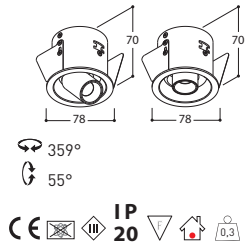

Ø 70 mm Installation height 75 (90) mm	1800K-3000K
TEXT. WHITE	498427
TEXT. BLACK	498406
TEXTURED WHITE + GOLD	498472
TEXT. WHITE + BLACK FOCUS	498474
TEXT. BLACK + TEXT. WHITE FOCUS	498475
BLACK + GOLD	498476