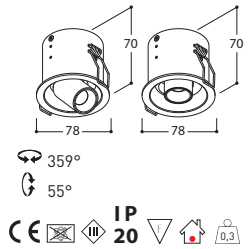

## NOBEL SFEROS LEAF

Ø 70 mm Installation height 75 (90) mm	<b>1800K-3000K</b>
TEXT. WHITE	498427
TEXT. BLACK	498406
TEXTURED WHITE + GOLD	498472
TEXT. WHITE + BLACK FOCUS	498474
TEXT. BLACK + TEXT. WHITE FOCUS	498475
BLACK + GOLD	498476