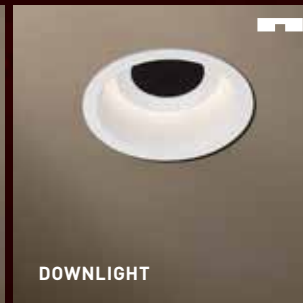

ORBITAL  
+ THROUGH FLOW 37

DOWNLIGHT

ORBITAL  
+ THROUGH FLOW 45

TRIMLESS

ORBITAL  
+ LOUDSPEAKER 38

DOWNLIGHT

ORBITAL  
+ LOUDSPEAKER 46

TRIMLESS

ORBITAL  
+ SMOKE DETECTOR 39

DOWNLIGHT

ORBITAL  
+ SMOKE DETECTOR 47

One futuristic lighting fixture has it all.