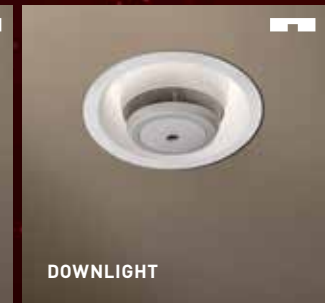

# ORBITAL

**TAL**  
TECHNICAL  
ARCHITECTURAL  
LIGHTING

by *Epicum*

TRIMLESS

ORBITAL  
+ FLOW CONTROL 35

DOWNLIGHT

ORBITAL  
+ FLOW CONTROL 43

TRIMLESS

ORBITAL  
+ THROUGH FLOW 37

DOWNLIGHT

ORBITAL  
+ THROUGH FLOW 45

TRIMLESS

ORBITAL  
+ LOUDSPEAKER 38

DOWNLIGHT

ORBITAL  
+ LOUDSPEAKER 46

TRIMLESS

ORBITAL  
+ SMOKE DETECTOR 39

DOWNLIGHT

ORBITAL  
+ SMOKE DETECTOR 47

One futuristic lighting fixture has it all.