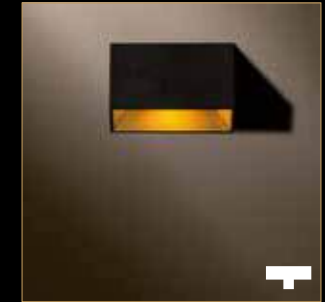

Collections

Black
GOLD reflector

BLACK
+GOLD

Black on the outside
Gold on the inside

BERRIER JUNIOR 264

BERRIER 280

BERRIER SURFACE 206

BOA 231